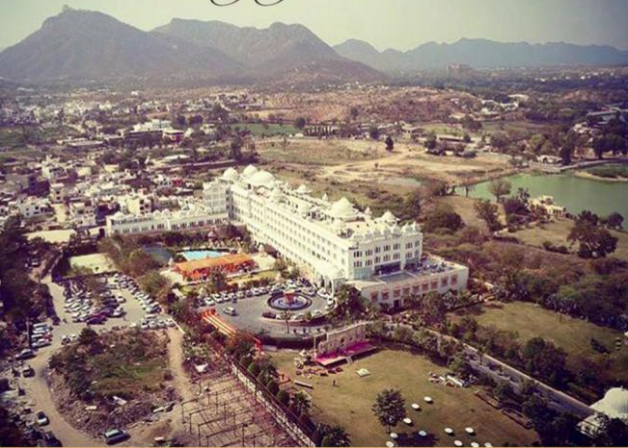

VENUES

Breathtaking Views

Enveloped in panoramic, breathtaking views of the iconic Fatehsagar Lake & Aravali Hills. Radisson Blu prides itself in offering multiple venues to plan your dream themed event.

Nazara Roofop

There is nothing better than hosting an event at one of our most prestigious venues overlooking the lake.

Dimensions: 34mtrs x 12mtrs

Rooftop Dome

Dimensions: 22mtrs x 34mtrs

The most beautiful view
of the city over looking
the iconic Fatehsagar
lake surrounded by
panoramic sight of
mountains.